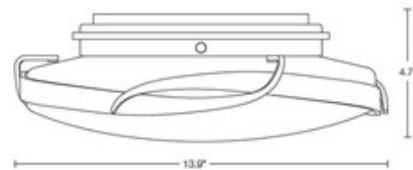

Shown in: Burnished Steel / Opal

List Price: $837.60
Our Price: $605.00

Shade Color: Opal
Body Finish: Burnished Steel
Lamp: 2 x A15/Medium (E26)/60W/120V Incandescent
Wattage: 120W
Dimmer: Incandescent
Dimensions: 4.7"H x 13.9"W