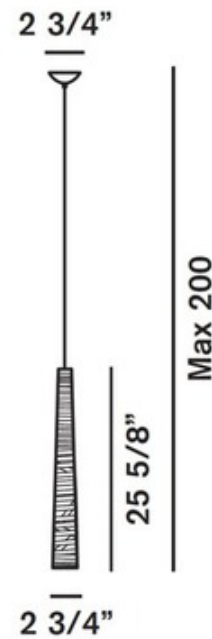

Tress Stilo 200 Pendant

Designer: Marc Sadler

Description:

Tress 200 Pendant features a White or Black lacquered glass fiber shade. One 35 watt, 120 volt, MR16, GU10 halogen lamp is required, but not included. General light distribution. General light distribution. UL listed. Overall maximum height is 200 inches. 2.75 inch width x 25.63 inch height.

Shown in: White

List Price: \$1028.75
Our Price: \$823.00

Shade Color: White
Body Finish: N/A
Lamp: 1 x MR16/GU10/35W/120V Halogen
 1 x MR16/GU10/120V LED
Wattage: 35W
Dimmer: Incandescent
Dimensions: 25.63"H x 2.75"W

Product Number: FOS60857			
Company:		Fixture Type:	Date: May 23, 2018
Project:		Approved By:	

#0607SU-TRESSST-003H1-WHOO

Fax: (773) 883-6131

Phone: 866-954-4489

Address: 1718 W. Fullerton Ave. Chicago IL 60614