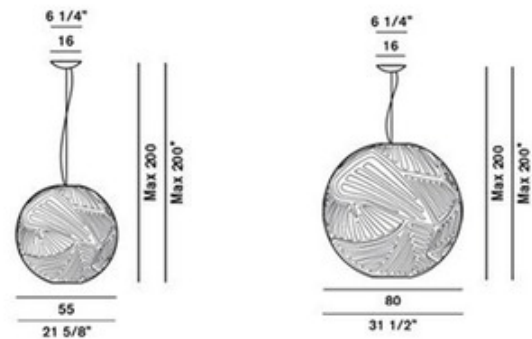

BRAND

Foscarini

DESCRIPTION

Planet is a suspension light, realized in fabric without inner structure. Available with a white diffuser, Planet embodies various personalities, thanks to the color varieties of the thread: white for a more discrete, classic style and red for a striking presence that speaks a more contemporary language. Available in a small and large size option with halogen or compact fluorescent lamping option. Halogen: One 100/150 watt, 120 volt, T10 medium base halogen lamp is required, but not included. CFL: One 32/42 watt, 120 volt, T4 GX24Q-3 base compact fluorescent lamp is required, but not included. General light distribution. Small: 21.63 inch diameter x 21.63 inch height. Large: 31.5 inch diameter x 31.5 inch height. Comes with 200 inches of cable.

SHADE COLOR	White / White
BODY FINISH	N/A
WATTAGE	100W
DIMMER	Standard 120V
DIMENSIONS	200"L x 21.63"W x 21.63"H
BULB NOT INCLUDED	
LAMP	1 x T10/Medium (E26)/100W/120V Halogen

SPEC # FOS60859

COMPANY

PROJECT