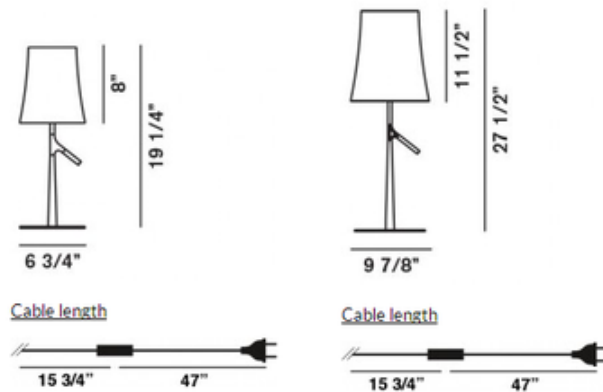

Birdie Table Lamp

Designer: Roberto & Ludovica Palomba

Description:

The Birdie Table Lamp is inspired by nature. The slim stem recalls the trunk of a tree, while the branch, as if ready for a bird to land, allows you to turn the lamp on or off. Whether beside an armchair or a sofa in the living room, on the desk in the study, on a bedside table, or in any other room of the house, Birdie fits in naturally and accompanies everyday life with a pleasantly stylish presence. Birdie is available in Amaranth, Grey, Orange, or White in two different sizes. Small: One 70 watt max 120 volt medium base halogen bulb is required, but not included. 6.75 inch base diameter x 19.25 in height. Shade height is 8 inches. Large: One 150 watt max 120 volt medium base halogen bulb is required, but not included. 9.9 inch base diameter x 27.5 inch height. Shade height is 11.5 inches. UL listed.

Shown in: White

List Price: \$737.50
Our Price: \$590.00

Shade Color: White
Body Finish: N/A
Lamp: 1 x T10/Medium (E26)/150W/120V Halogen
Wattage: 150W
Dimmer: Incandescent
Dimensions: 27.5"H x 9.9"W

Product Number: FOS60862			
Company:		Fixture Type:	Date: Apr 24, 2018
Project:		Approved By:	