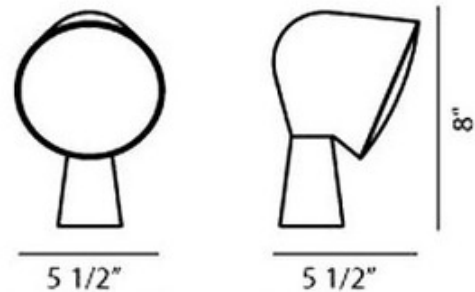

Shown in: White

SHADE COLOR	N/A
BODY FINISH	White
WATTAGE	13W
DIMMER	N/A
DIMENSIONS	5.5"W x 8"H
BULB NOT INCLUDED	
LAMP	1 x B10/Candelabra (E12)/13W/120V LED

SPEC #

FOS60867

COMPANY

PROJECT

FIXTURE TYPE

APPROVED BY