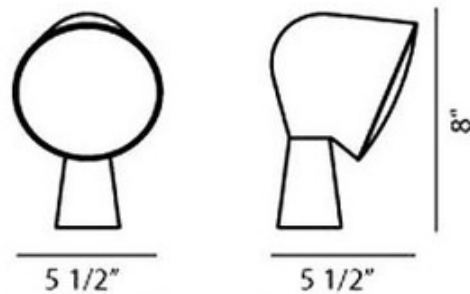

Binic Table Lamp

Description:

Binic Table Lamp features a White polycarbonate diffuser with an Aquamarine, Anthracite, Green, Pink, White, or Yellow finish. One 13 watt max 120 volt candelabra base retrofit compact fluorescent or LED bulb is required, but not included. 5.5 inch width x 8 inch height x 5.5 inch depth.

Shown in: White

List Price: \$361.25
Our Price: \$289.00

Shade Color: N/A
Body Finish: White
Lamp: 1 x B10/Candelabra (E12)/13W/120V LED
Wattage: 13W
Dimmer: Not Dimmable
Dimensions: 8"H x 5.5"W x 5.5"D