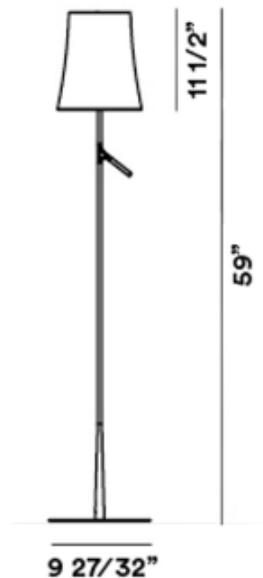

COMPANY

PROJECT

FIXTURE TYPE

APPROVED BY

DATE