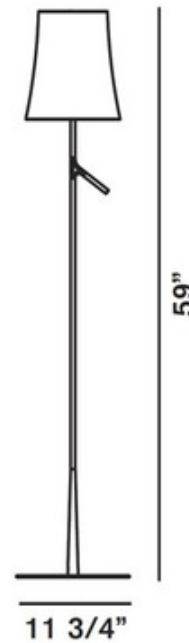

Birdie Floor Lamp

Designer: Roberto & Ludovica Palomba

Description:

Made with sturdy yet lightweight materials, the floor-standing lamp Birdie has a different personality. In white, it can be discreet and almost invisible, but in amaranth, orange, or grey, it becomes more of a prima donna capable of playing the starring role of a room. Simply touch the branch to turn the lamp on or off. One 150 watt, 120 volt, T10 medium base halogen lamp is required, but not included. General light distribution. Designed by Ludovica E Roberto Palomba. 11.75 inch width x 59 inch height. UL listed.

Shown in: White

List Price: \$855.00
Our Price: \$684.00

Shade Color: White
Body Finish: N/A
Lamp: 1 x T10/Medium (E26)/150W/120V Halogen
Wattage: 150W
Dimmer: Incandescent
Dimensions: 59"H x 11.75"W

Product Number: FOS60871			
Company:		Fixture Type:	Date: Mar 24, 2018
Project:		Approved By:	