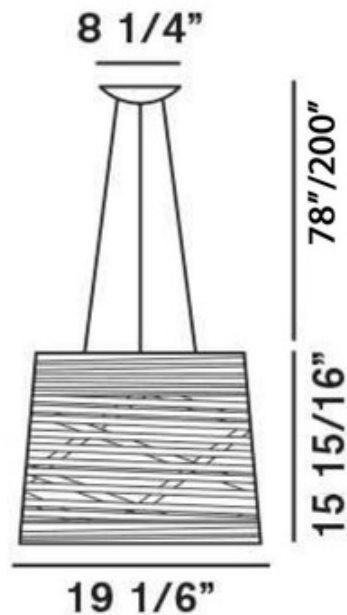

# Tress Large Suspension

**Designer:** Marc Sadler

**Description:**

Tress Large Suspension features a coated fiberglass composite shade in White, Black, Crimson, Indigo, or Greige. One 200 watt max 120 volt T3 Long R7s base halogen bulb is required, but not included. Provides semi-diffused and direct down light. 19.2 inch width x 15.9 inch height. Choice of 78 inch or 200 inch cable. UL listed.

Shown in: White

**List Price:** \$2265.00  
**Our Price:** \$1812.00

**Shade Color:** White  
**Body Finish:** N/A  
**Lamp:** 1 x T3LONG/R7s (RSC)/200W/120V Halogen  
**Wattage:** 200W  
**Dimmer:** Incandescent  
**Dimensions:** 200"L x 15.9"H x 19.2"W