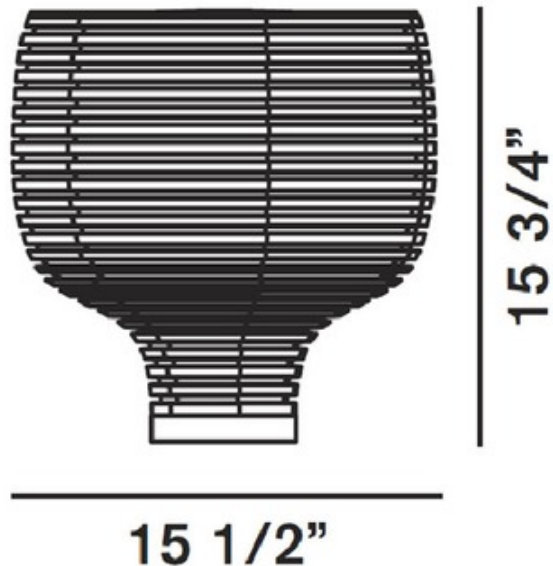

Behive Table Lamp

Designer: Werner Aisslinger

Description:

Behive Table Lamp features white overlaid rings of different diameters. The soft and enveloping light is reflected onto the surface it rests on and diffused upwards. One 150 watt, 120 volt, T10 medium base halogen lamp not included. General light distribution. 15.75 inch diameter x 15.75 inch height.

Shown in: White

List Price: \$1178.75
Our Price: \$943.00

Shade Color: N/A
Body Finish: White
Lamp: 1 x T10/Medium (E26)/150W/120V Halogen
Wattage: 150W
Dimmer: Incandescent
Dimensions: 15.75"H x 15.75"W