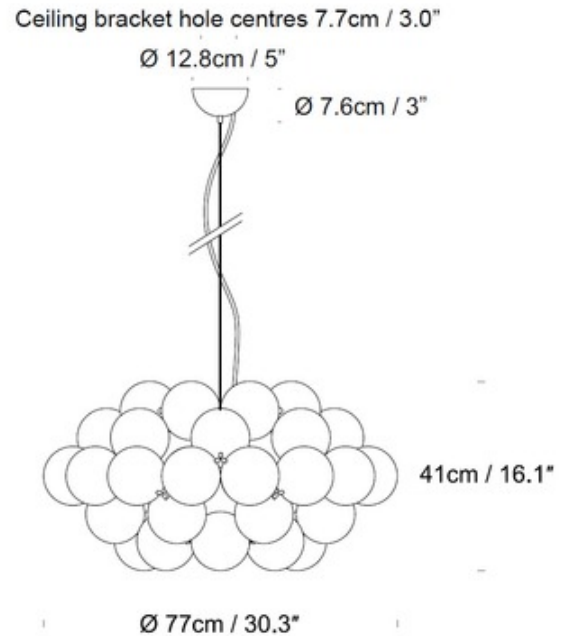

Beads Octo Pendant

**Description:**

The Beads Octo Pendant is available in Chrome, Copper, Gunmetal, or Gloss White. One 15 watt max 120 volt medium base LED bulb is required, but not included. 30.3 inch width x 16.1 inch height x 173.6 inch maximum length. Canopy: 5 inch width x 3 inch height. ETL listed.

Shown in: Copper

List Price: \$4443.75  
 Our Price: \$3555.00

Shade Color: N/A  
 Body Finish: Copper  
 Lamp: 1 x LED/Medium (E26)/15W/120V LED  
 Wattage: 15W  
 Dimmer: Dimmable  
 Dimensions: 173.6"L x 16.1"H x 30.3"W