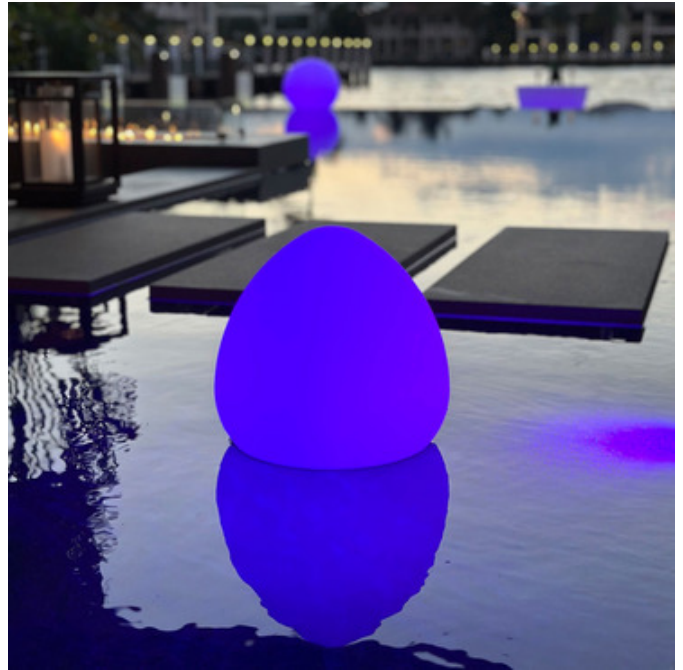

BRAND

Smart & Green

DESCRIPTION

The Rock Bluetooth Outdoor/Indoor LED Lamp from Smart & Green is fun and versatile. Waterproof. Wireless. Rechargeable. Energy-efficient. Rock Lamp has it all. Displays a wide range of LED colors, this portable lamp is designed to brighten up backyard settings as well as indoor ones light up barbecues, pool sides, bedsides or place them on the side of a couch. To perform tasks such as changing the color, timing, dimming, and even have multiple products communicate with each other, simply download the Smart and Green app. Using Bluetooth mesh technology without a WiFi network, you can control various scene modes from your own smartphone. Rock guarantees ten hours of power in one charge. Available in three sizes. IP68 rated for wet locations. 50,000 hours life expectancy. Efficient energy saving light. Bluetooth connected. Note: This product is designed to float on water and can be used in pools and other wet locations. Do not charge when wet.

Shown in: White

SHADE COLOR	White
BODY FINISH	N/A
WATTAGE	N/A
DIMMER	Dimmable
DIMENSIONS	11"W x 12"H
INTEGRATED LED MODULE	
LAMP	1 x LED/120V LED

Technical Information

LUMINOUS FLUX	120 lumens
----------------------	------------