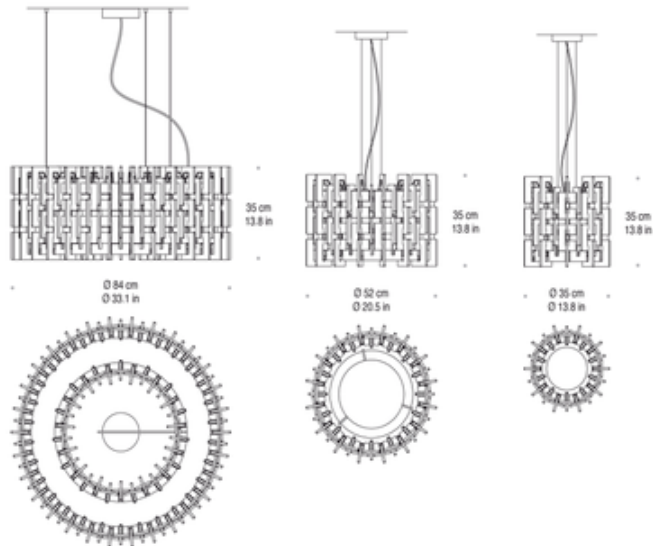

Sixty Round Suspension

Designer: Carlo Nason

Description:

Sixty Round suspension features a glass diffuser in clear crystal or black. Finish in polished chrome. Available in two size option as well as a round or rectangular shape. Small requires one 150 watt, 120 volt, A21 medium base incandescent lamp not included. Large size require 60 watt, 120 volt, G9 base halogen lamps not included. General light distribution. Includes 9 foot suspension cable. Small: 13.8W x 13.8H. Large: 33.1W x 13.8H.

Shown in: Polished Chrome / Crystal

List Price: CALL!
Our Price: CALL!

Shade Color: Crystal
Body Finish: Polished Chrome
Lamp: 12 x JCD/G9/60W/120V Halogen
Wattage: 720W
Dimmer: Incandescent
Dimensions: 13.8"H x 33.1"W

Product Number: AVM61046			
Company:		Fixture Type:	Date: Apr 22, 2018
Project:		Approved By:	

#0145SU-SIXTY-033H1-CLPC

Fax: (773) 883-6131

Phone: 866-954-4489

Address: 1718 W. Fullerton Ave. Chicago IL 60614