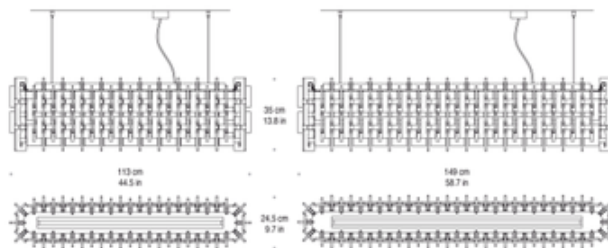

Sixty Rectangular Suspension

Designer: Carlo Nason

Description:

Sixty Rectangular suspension features a glass diffuser in clear crystal or black with finish in polished chrome. Small requires six 60 watt 120 volt G9 halogen lamps not included. Large requires eight 60 watt 120 volt G9 halogen lamps not included. Small: 9.7W x 13.8H x 44.50L. Large: 9.7W x 13.8H x 58.7L.

Shown in: Polished Chrome / Crystal

List Price: CALL!
Our Price: CALL!

Shade Color: Crystal
Body Finish: Polished Chrome
Lamp: 6 x JCD/G9/60W/120V Halogen
Wattage: 360W
Dimmer: Incandescent
Dimensions: 44.5"L x 13.8"H x 9.7"W