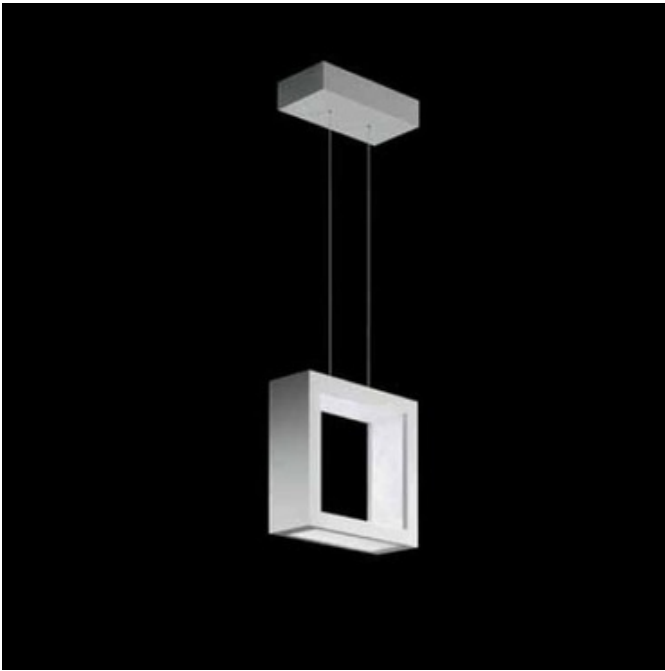

Revealed Open LED Suspension

Description:

Revealed suspension features a pristine white, earth black or glimmer silver finish. Available in a small (12.6 inch), medium (15.35 inch) and large (18.5 inch) size option as well as an open or closed version. Features 3000K or 4000K color temperature. Small includes 432 LED lamps totaling 32.4 watts. Medium includes 624 LED lamps totaling 46.8 watts. Large includes 768 LED lamps totaling 57.6 watts. General light distribution. Cable length is 78.74 inches. Small: 12.6W x 12.6H x 4.33L. Medium: 15.35W x 15.35H x 4.33L. Large: 18.5W x 18.5H x 4.33L.

Shown in: Pristine White

List Price: \$4568.75
Our Price: \$3655.00

Shade Color: N/A
Body Finish: Pristine White
Lamp: 1 x LED/32.4W/120V LED
Wattage: 32.4W
Dimmer: N/A
Dimensions: 4.33"L x 12.6"H x 12.6"W

Technical Information
Lamp Color: 3000 K

Product Number: SWR61108			
Company:		Fixture Type:	Date: Mar 18, 2018
Project:		Approved By:	

#3001SU-REVEALE-013L1-XXWH

Fax: (773) 883-6131

Phone: 866-954-4489

Address: 1718 W. Fullerton Ave. Chicago IL 60614