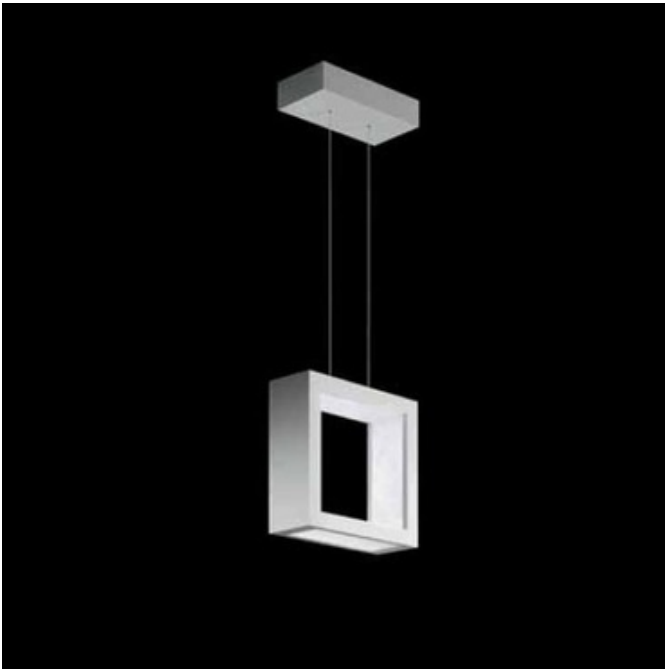

# Revealed Open LED Suspension

**Description:**

Revealed suspension features a pristine white, earth black or glimmer silver finish. Available in a small (12.6 inch), medium (15.35 inch) and large (18.5 inch) size option as well as an open or closed version. Features 3000K or 4000K color temperature. Small includes 432 LED lamps totaling 32.4 watts. Medium includes 624 LED lamps totaling 46.8 watts. Large includes 768 LED lamps totaling 57.6 watts. General light distribution. Cable length is 78.74 inches. Small: 12.6W x 12.6H x 4.33L. Medium: 15.35W x 15.35H x 4.33L. Large: 18.5W x 18.5H x 4.33L.

Shown in: Pristine White

**List Price:** \$4881.25  
**Our Price:** \$3905.00

**Shade Color:** N/A  
**Body Finish:** Pristine White  
**Lamp:** 1 x LED/32.4W/120V LED  
**Wattage:** 32.4W  
**Dimmer:** N/A  
**Dimensions:** 4.33"L x 12.6"H x 12.6"W

**Technical Information**  
**Lamp Color:** 4000 K

Product Number: <b>SWR61111</b>			
Company:		Fixture Type:	Date: Apr 23, 2018
Project:		Approved By:	

#3001SU-REVEALE-013L2-XXWH

Fax: (773) 883-6131

Phone: 866-954-4489