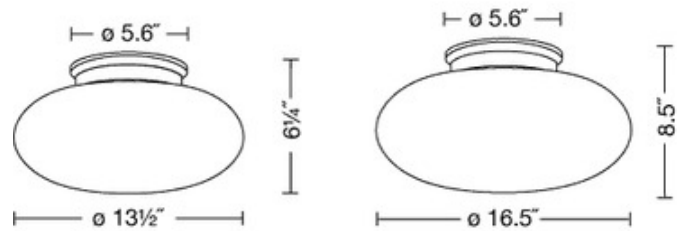

BRAND

Holtkoetter

DESCRIPTION

5402 Ceiling Flush Mount features a Satin White glass diffuser with a Satin Nickel, Hand Brushed Old Bronze, or Brushed Brass finish and is available in two sizes. One 75 watt 120 volt G9 base halogen bulb is included. Small: 13.5 inch width x 6.25 inch height. Large: 16.5 inch width x 8.5 inch height. UL listed.

SHADE COLOR	Satin White
BODY FINISH	Satin Nickel
WATTAGE	75W
DIMMER	Standard 120V
DIMENSIONS	13.5"W x 6.25"H
BULB INCLUDED	
LAMP	1 x JCD/G9/75W/120V Halogen

SPEC #

HLK61310

COMPANY

PROJECT

FIXTURE TYPE

APPROVED BY