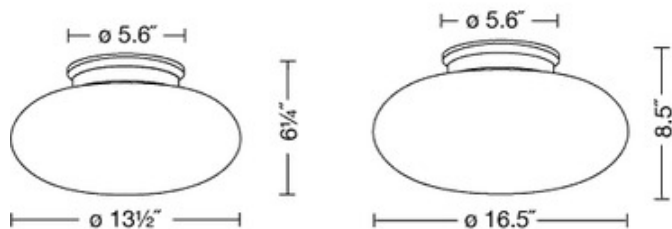

5402 Ceiling Light Fixture

Description:

5402 Ceiling Flush Mount features a Satin White glass diffuser with a Satin Nickel, Hand Brushed Old Bronze, or Brushed Brass finish and is available in two sizes. One 75 watt 120 volt G9 base halogen bulb is included. Small: 13.5 inch width x 6.25 inch height. Large: 16.5 inch width x 8.5 inch height. UL listed.

Shown in: Satin Nickel / Satin White

List Price: \$322.50
 Our Price: \$232.20

Shade Color: Satin White
 Body Finish: Satin Nickel
 Lamp: 1 x JC/G9/75W/120V Halogen
 Wattage: 75W
 Dimmer: Incandescent
 Dimensions: 6.25"H x 13.5"W