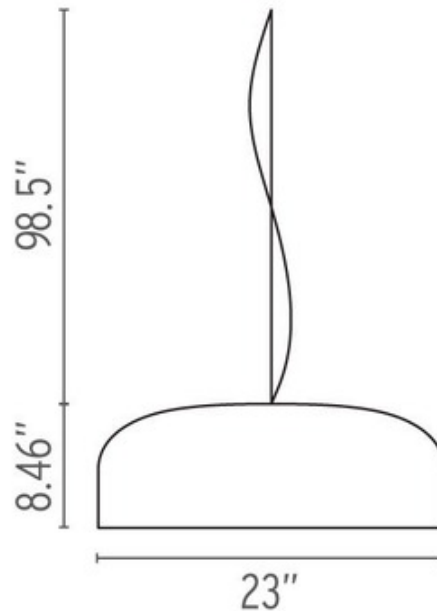

Smithfield S Suspension

Designer: Jasper Morrison

Description:

Smithfield S Suspension features an aluminum shade in Gloss Black, Mud Grey, or White with an opalescent polycarbonate diffuser and clear cable. Two lamping options. HAL: One 200 watt 120 volt T3 RSC base halogen bulb is required, but not included. FL: Three 24 watt 120 volt T5 2G11 base fluorescent bulbs are required, but not included. Direct light distribution. 23 inch width x 8.46 inch height x 98.5 inch length. UL listed.

Shown in: Steel / White

List Price: \$1421.43
Our Price: \$845.75

Shade Color: White
Body Finish: Steel
Lamp: 1 x T3/RSC/200W/120V Halogen
Wattage: 200W
Dimmer: Incandescent
Dimensions: 98.5"L x 8.46"H x 23"W