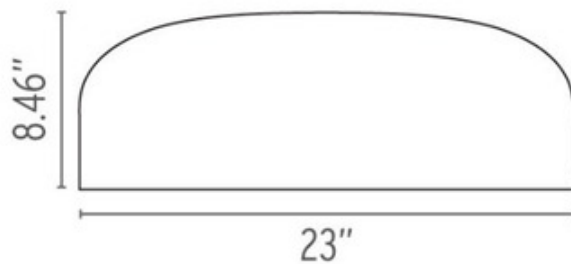

Smithfield C Ceiling Flush Mount Halogen

Designer: Jasper Morrison

Description:

Smithfield C ceiling Flush Mount Halogen features an Aluminum body in Black, Mud or White finish. One 200 watt, 120 volt, T3 RSC base Halogen bulb is included. UL listed. 23 inch diameter x 8.46 inch height.

Shown in: White

List Price: \$1421.43
Our Price: \$845.75

Shade Color: White
Body Finish: N/A
Lamp: 1 x T3/RSC/200W/120V Halogen
Wattage: 200W
Dimmer: Incandescent
Dimensions: 8.46"H x 23"W

Product Number: FLO61317			
Company:		Fixture Type:	Date: Mar 21, 2018
Project:		Approved By:	