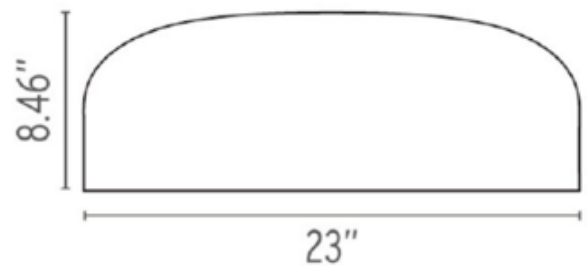

DESIGNER

Jasper Morrison

BRAND

FLOS

DESCRIPTION

Smithfield C Halogen Ceiling Flush Mount is a sleek and simple design, perfect in any room of your home. Features an aluminum shade in Gloss Black, Mud Grey, or White with an opalescent polycarbonate diffuser. UL and cUL listed.

SHADE COLOR	White
BODY FINISH	White
WATTAGE	200W
DIMMER	Standard 120V
DIMENSIONS	23"W x 8.46"H
BULB INCLUDED	
LAMP	1 x T3/RSC/200W/120V Halogen

SPEC #

FLO61317

COMPANY

PROJECT

FIXTURE TYPE

APPROVED BY

DATE