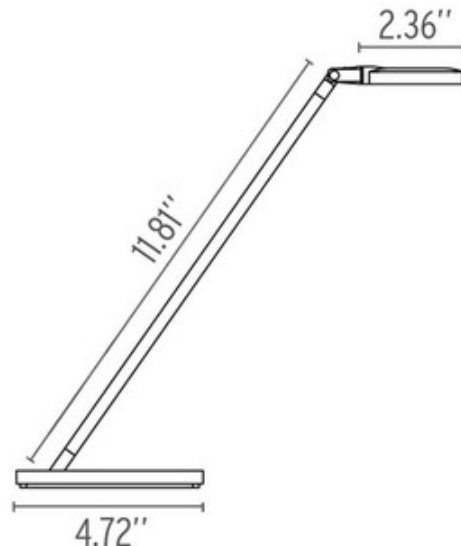

Mini Kelvin LED Desk Lamp

Designer: Antonio Citterio

Description:

The Mini Kelvin LED Desk Lamp features a Chrome finish. This lamp provides direct light and features a swiveling head. Features On/Off switch with Soft Touch technology and light flow adjustment to two intensities (100 percent and 50 percent). 0-100% dimmer fitted on polarized power cord. Includes 4 watt 120 volt 80CRI, 2700K 216 lumen output LED light source. 4.72 inch base width x 11.81 inch height x 2.36 inch head width. UL listed.

Shown in: Chrome

List Price: \$541.43
Our Price: \$379.00

Shade Color: N/A
Body Finish: Chrome
Lamp: 1 x LED/4W/120V LED
Wattage: 4W
Dimmer: Included
Dimensions: 11.81"H x 4.72"W

Technical Information

Luminous Flux: 1260 lumens
Lumens/Watt: 315.00
Lamp Color: 2700 K
Color Rendering: 93 CRI