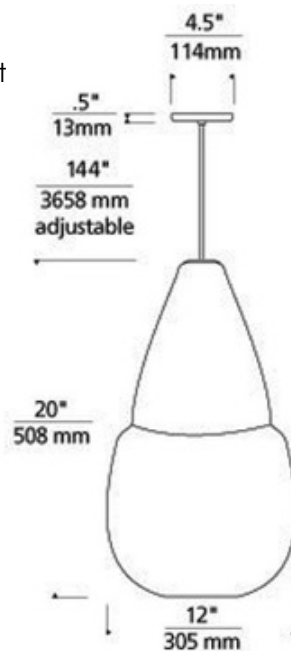

# Capsian Grande Pendant

**Description:**

Capsian Grande Pendant features a large scale glass shade masterfully hand-blown to feature a beautiful draw at the crown of the ample, flowing teardrop silhouette. Glass available in Smoke or Steel Blue. Finish available in Antique Bronze, Black, Satin Nickel or White. Black, Satin Nickel and White finish options are highlighted with Satin Nickel detail and clear cable. Antique Bronze finish is highlighted with Antique Bronze detail and brown cable. Includes 120 volt, 60 watt A19 medium base Classic Edison lamp. Supplied with 12 feet of field cuttable suspension cable and a 4.5 inch round flush mount canopy. General light distribution. ETL listed. 12 inch diameter x 20 inch height x 164 inch length.

Shown in: Satin Nickel / Smoke

List Price: \$1531.25  
 Our Price: \$1102.50

- Shade Color: Smoke
- Body Finish: Satin Nickel
- Lamp: 1 x Edison A-Shape/Medium (E26)/60W/120V Incandescent
- Wattage: 60W
- Dimmer: Incandescent
- Dimensions: 164"L x 20"H x 12"W