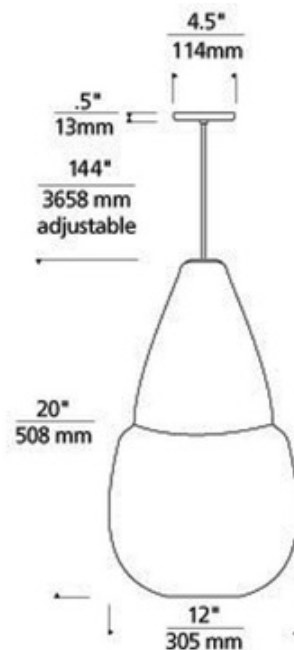

BRAND

Visual Comfort Modern

DESCRIPTION

Capsian Grande Pendant features a large scale glass shade masterfully hand-blown to feature a beautiful draw at the crown of the ample, flowing teardrop silhouette. Glass available in Smoke or Steel Blue. Finish available in Antique Bronze, Black, Satin Nickel or White. Black, Satin Nickel and White finish options are highlighted with Satin Nickel detail and clear cable. Antique Bronze finish is highlighted with Antique Bronze detail and brown cable. Available in incandescent and LED lamp options. Incandescent: One 120 volt, 60 watt A19 medium base Classic Edison lamp is required, but not included. LED: Includes 120 volt, 3.5 watt A19 medium base Classic Edison LED lamp. Supplied with 12 feet of field cuttable suspension cable and a 4.5 inch round flush mount canopy. General light distribution. ETL listed. 12 inch diameter x 20 inch height x 164 inch length. LED dimmable with an LED compatible dimmer, sold separately.

SHADE COLOR	Smoke
BODY FINISH	Satin Nickel
WATTAGE	60W
DIMMER	Standard 120V
DIMENSIONS	164"L x 12"W x 20"H
BULB NOT INCLUDED	
LAMP	1 x Edison/Medium (E26)/60W/120V Incandescent

SPEC # TLG61334

COMPANY	PROJECT	FIXTURE TYPE	APPROVED BY	DATE