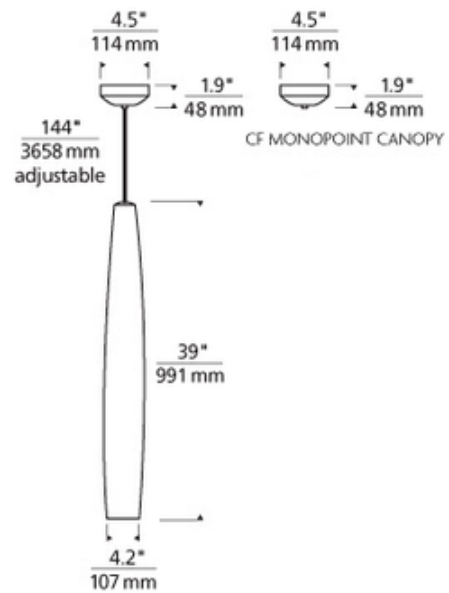

BRAND Visual Comfort Modern

DESCRIPTION

Fino Large Pendant features a slender case glass shade topped with metal detail. Glass shade available in White or Latte. Finish available in Satin Nickel, White, Black or Antique Bronze. Black, Satin Nickel and White finish options highlighted with Satin Nickel detail and twelve feet of clear field-cuttable suspension cable. Antique Bronze finish highlighted with Antique Bronze detail and twelve feet of brown field-cuttable suspension cable. Includes 120 volt, 36 watt 2G11 base twin tube compact fluorescent lamp with non-dimmable fluorescent ballast and 4.5 inch round surface mount canopy. ETL listed. 4.2 inch diameter x 39 inch height x 183 inch length.

SHADE COLOR	White
BODY FINISH	Satin Nickel
WATTAGE	36W
DIMMER	Not Dimmable
DIMENSIONS	183"L x 4.2"W x 39"H
BULB INCLUDED	
LAMP	1 x T5/2G11/36W/120V Compact Fluorescent
SPEC #	TLG61440

COMPANY	PROJECT	FIXTURE TYPE	APPROVED BY	DATE