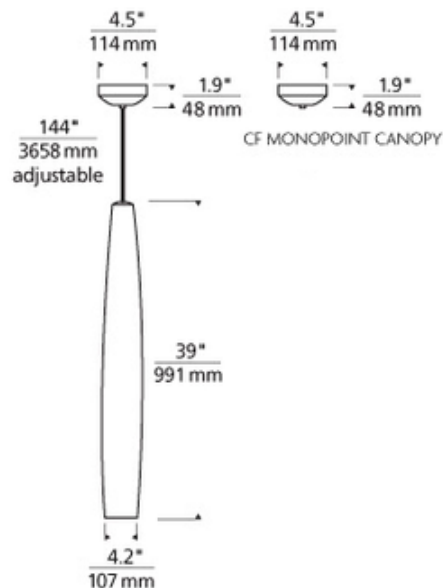

Fino Large Pendant

Description:

Fino Large Pendant features a slender case glass shade topped with metal detail. Glass shade available in White or Latte. Finish available in Satin Nickel, White, Black or Antique Bronze. Black, Satin Nickel and White finish options highlighted with Satin Nickel detail and twelve feet of clear field-cutable suspension cable. Antique Bronze finish highlighted with Antique Bronze detail and twelve feet of brown field-cutable suspension cable. Includes 120 volt, 36 watt 2G11 base twin tube compact fluorescent lamp with non-dimmable fluorescent ballast and 4.5 inch round surface mount canopy. ETL listed. 4.2 inch diameter x 39 inch height x 183 inch length.

Shown in: Satin Nickel / White

List Price: \$768.75
 Our Price: \$553.50

Shade Color: White
 Body Finish: Satin Nickel
 Lamp: 1 x T5/2G11/36W/120V Compact Fluorescent
 Wattage: 36W
 Dimmer: Not Dimmable
 Dimensions: 183"L x 39"H x 4.2"W