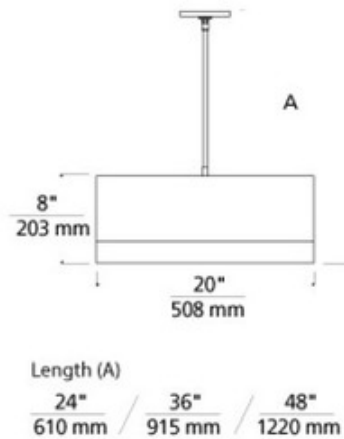

Topo Suspension

Description:

Topo Suspension features a modern drum shade elevated to a richer, warmer dimension with a sophisticated combination of fabric and wood. Shade available in White or Heather Gray fabric with Walnut or Maple wood trim. The bands of wood trim are spline-joined around the circumference of the shade. Finish available in Antique Bronze, Polished Nickel or Satin Nickel. Four 120 volt, 75 watt A19 medium base incandescent (or equivalent) lamps are required, but not included. Available in 24, 36 and 48 inch rigid stem lengths. ETL listed. 20 inch diameter x 8 inch shade height.

Shown in: Satin Nickel / White / Maple

List Price: \$893.75
Our Price: \$643.50

Shade Color: White / Maple
Body Finish: Satin Nickel
Lamp: 4 x A19/Medium (E26)/53W/120V Incandescent
 4 x A19/Medium (E26)/120V LED
Wattage: 212W
Dimmer: Incandescent
Dimensions: 24"L x 8"H x 20"W