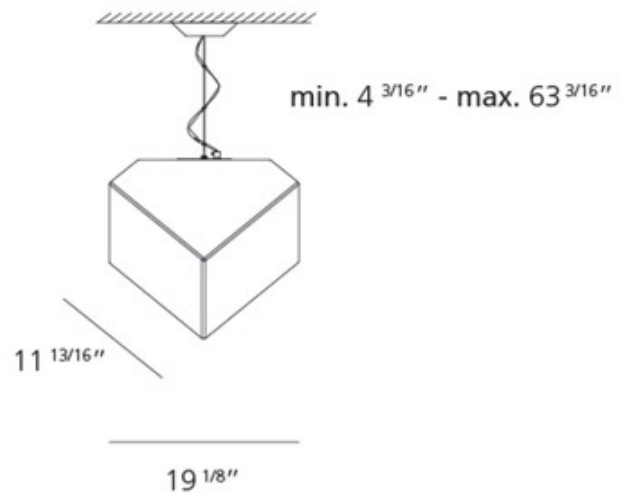

**BRAND**

Artemide

**DESCRIPTION**

The Edge 30 Suspension features a white thermoplastic diffuser and a thermoplastic resin ceiling rose. General light distribution.

*Shown in: White / White*

<b>SHADE COLOR</b>	White
<b>BODY FINISH</b>	White
<b>WATTAGE</b>	23W
<b>DIMMER</b>	Not Dimmable
<b>DIMENSIONS</b>	11.8"W x 19.1"H
<b>BULB NOT INCLUDED</b>	
<b>LAMP</b>	1 x T38/Medium (E26)/23W/120V LED