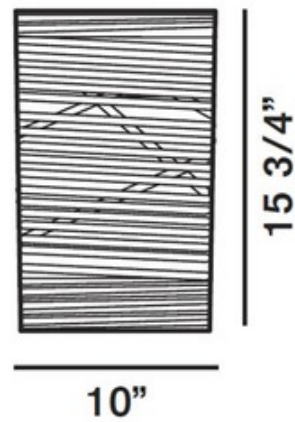

COMPANY

PROJECT

FIXTURE TYPE

APPROVED BY

DATE