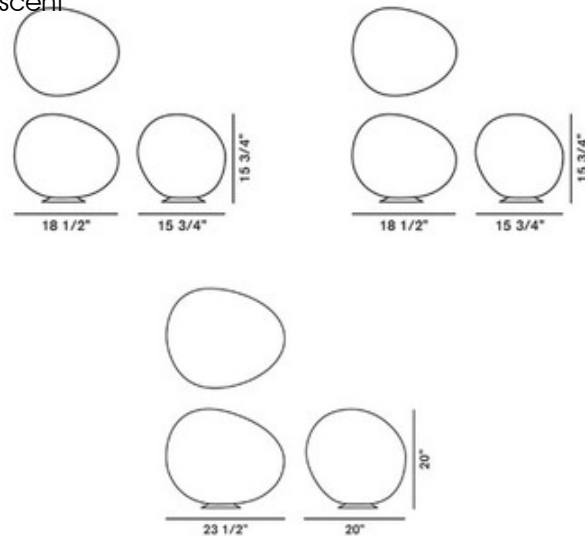

Shown in: White / White

List Price: $576.25
Our Price: $461.00

Shade Color: White
Body Finish: White
Lamp: 1 x CF/Medium (E26)/15W/120V Compact Fluorescent
Wattage: 15W
Dimmer: Not Dimmable
Dimensions: 10.25"H x 12.75"W