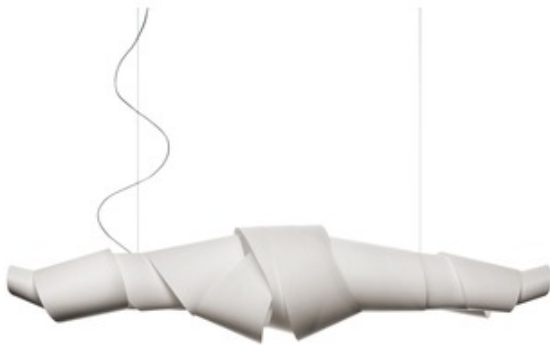

Jamaica Suspension

Designer: Marc Sadler

Description:

The Jamaica Suspension infuses a feeling of lightness with its soft suspended volume obtained by a sheet of paper covered by a thin layer of polymer. Overall maximum height is 200 inches. Two 80 watt, 120 volt, T5 mini bi-pin base fluorescent lamps not included. General light distribution. 70.88W x 13.75H.

Shown in: White

List Price: \$3556.25
Our Price: \$2845.00

Shade Color: White
Body Finish: N/A
Lamp: 2 x T5/T5 Bipin/80W/120V Fluorescent
Wattage: 160W
Dimmer: N/A
Dimensions: 13.75"H x 70.88"W

Product Number: FOS61906			
Company:		Fixture Type:	Date: Mar 18, 2018
Project:		Approved By:	