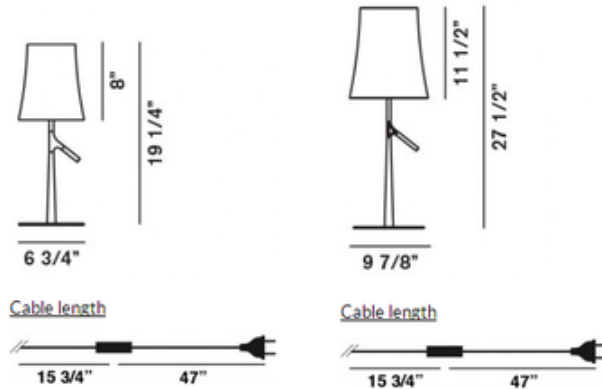

Birdie Table Lamp

Designer: Roberto & Ludovica Palomba

Description:

The Birdie Table Lamp is inspired by nature. The slim stem recalls the trunk of a tree, while the branch, as if ready for a bird to land, allows you to turn the lamp on or off. Whether beside an armchair or a sofa in the living room, on the desk in the study, on a bedside table, or in any other room of the house, Birdie fits in naturally and accompanies everyday life with a pleasantly stylish presence. Birdie is available in Amaranth, Grey, Orange, or White in two different sizes. Small: One 70 watt max 120 volt medium base halogen bulb is required, but not included. 6.75 inch base diameter x 19.25 in height. Shade height is 8 inches. Large: One 150 watt max 120 volt medium base halogen bulb is required, but not included. 9.9 inch base diameter x 27.5 inch height. Shade height is 11.5 inches. UL listed.

Shown in: White

List Price: \$666.25
Our Price: \$533.00

Shade Color: White
Body Finish: N/A
Lamp: 1 x T10/Medium (E26)/60W/120V Halogen
Wattage: 60W
Dimmer: Incandescent
Dimensions: 19.25"H x 6.75"W

Product Number: FOS61912			
Company:		Fixture Type:	Date: Mar 23, 2018
Project:		Approved By:	