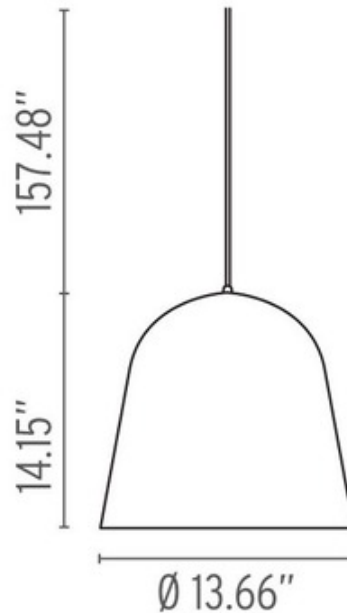

Can Can Pendant

**Designer:** Marcel Wanders

**Description:**

Can Can Pendant features a White finish with a Transparent shade. One 100 watt, 120 volt, BT15 Medium base Halogen bulb is required, but not included. 13.66 inch diameter x 14.15 inch height x 171.63 inch overall length. UL listed.

Shown in: White / Transparent

**List Price:** \$535.72  
**Our Price:** \$375.00

**Shade Color:** White / Transparent  
**Body Finish:** N/A  
**Lamp:** 1 x BT15/Medium (E26)/100W/120V Halogen  
**Wattage:** 100W  
**Dimmer:** Incandescent  
**Dimensions:** 171.63"L x 14.15"H x 13.66"W

Product Number: <b>FLO61924</b>			
Company:		Fixture Type:	Date: Apr 21, 2018
Project:		Approved By:	

#0604SU-CANCAN-014H1-WTXX

Fax: (773) 883-6131

Phone: 866-954-4489

Address: 1718 W. Fullerton Ave. Chicago IL 60614