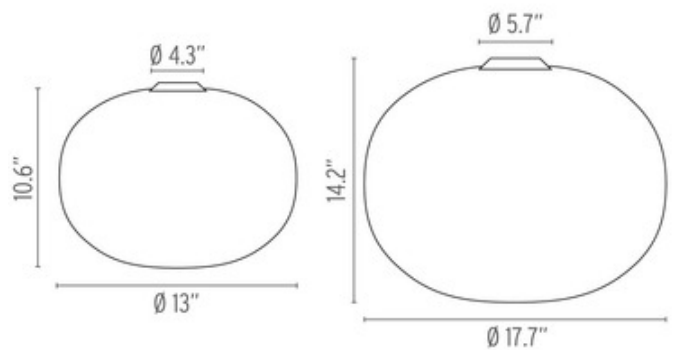

DESIGNER

Jasper Morrison

BRAND

FLOS

DESCRIPTION

The Glo-Ball Ceiling Flush Mount features an acid-etched, hand blown, Opal glass diffuser with a Grey finish. Two sizes available. One 100/150 watt 120 volt T10 medium base Halogen bulb is included. Small: 13 inch diameter x 10.6 inch height. Large: 17.7 inch diameter x 14.2 inch height. UL listed.

Shown in: Gray / Opal

SHADE COLOR	Opal
BODY FINISH	Gray
WATTAGE	100W
DIMMER	Standard 120V
DIMENSIONS	13"W x 10.6"H
BULB INCLUDED	
LAMP	1 x T8/Medium (E26)/100W/120V Halogen T38/Medium (E26)/120V LED

SPEC #