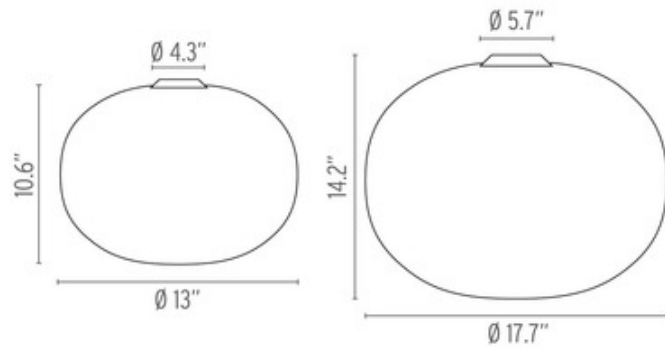

Glo-Ball Ceiling Flush Mount

Designer: Jasper Morrison

Description:

The Glo-Ball Ceiling Flush Mount features an acid-etched, hand blown, Opal glass diffuser with a Grey finish. Two sizes available. One 100/150 watt 120 volt T10 medium base Halogen bulb is included. Small: 13 inch diameter x 10.6 inch height. Large: 17.7 inch diameter x 14.2 inch height. UL listed.

Shown in: Grey / Opal

List Price: \$778.58
Our Price: \$463.26

Shade Color: Opal
Body Finish: Grey
Lamp: 1 x T10/Medium (E26)/100W/120V Halogen
Wattage: 100W
Dimmer: Incandescent
Dimensions: 10.6"H x 13"W