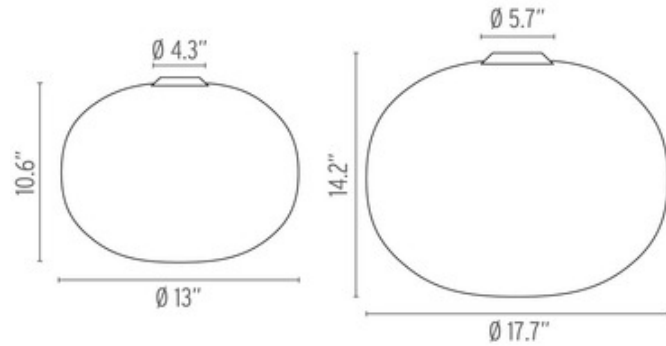

Glo-Ball Ceiling Flush Mount

Designer: Jasper Morrison

Description:

The Glo-Ball Ceiling Flush Mount features an acid-etched, hand blown, Opal glass diffuser with a Grey finish. Two sizes available. One 100/150 watt 120 volt T10 medium base Halogen bulb is included. Small: 13 inch diameter x 10.6 inch height. Large: 17.7 inch diameter x 14.2 inch height. UL listed.

Shown in: Grey / Opal

List Price: \$1064.29
Our Price: \$633.25

Shade Color: Opal
Body Finish: Grey
Lamp: 1 x T10/Medium (E26)/150W/120V Halogen
Wattage: 150W
Dimmer: Incandescent
Dimensions: 14.2"H x 17.7"W