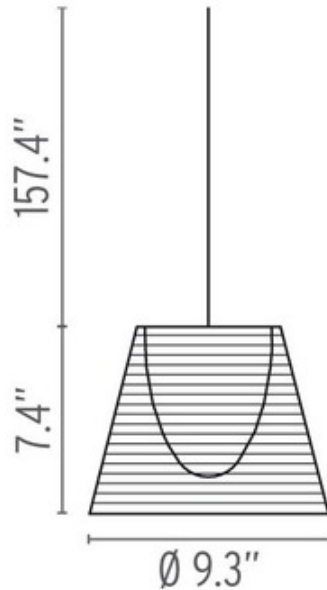

KTribe S1 Pendant

Designer: Philippe Starck

Description:

KTribe S1 Pendant features an inner white diffuser with a Fumee or Aluminized Silver shade. One 75 watt 120 volt T4 G9 base halogen bulb is included. 9.3 inch diameter x 7.4 inch height x 157.4 inches overall maximum length. UL listed.

Shown in: Aluminized Silver

List Price: \$678.58
Our Price: \$403.76

Shade Color: Aluminized Silver
Body Finish: N/A
Lamp: 1 x T4/G9/75W/120V Halogen
Wattage: 75W
Dimmer: Incandescent
Dimensions: 7.4"H x 9.3"W