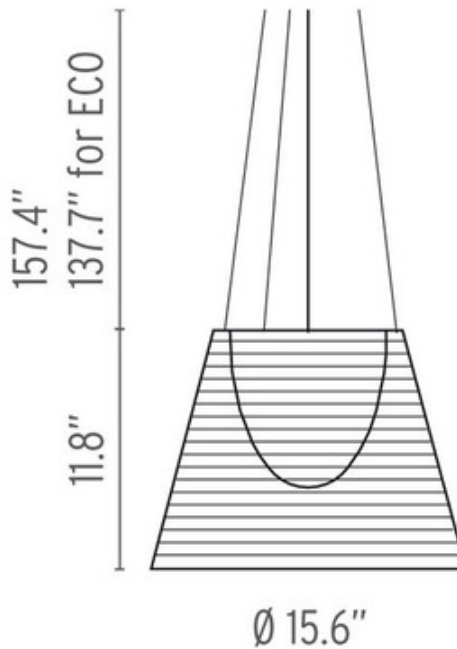

KTribe S2 Pendant

Designer: Philippe Starck

Description:

The KTribe S2 Pendant features an inner white diffuser with a Transparent, Aluminized Silver, Fumee, or Aluminized Bronze shade. Features three stainless steel cables and a white ceiling rose. One 150 watt, 120 volt, T10 medium base halogen bulb is included. 15.6 inch diameter x 11.8 inch height x 169.2 inch overall length. UL listed.

Shown in: Stainless Steel / Transparent

List Price: \$992.86
Our Price: \$701.00

Shade Color: Transparent
Body Finish: Stainless Steel
Lamp: 1 x T10/Medium (E26)/150W/120V Halogen
Wattage: 150W
Dimmer: Incandescent
Dimensions: 169.2"L x 11.8"H x 15.6"W