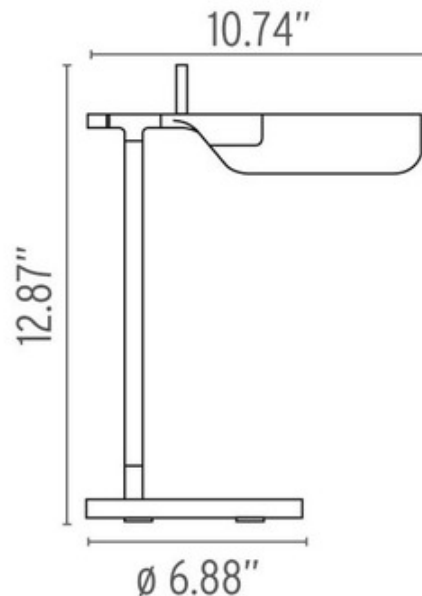

Tab T LED Table Lamp

Description:

Tab T LED table lamp features Black or White finish. Head rotates 45 degrees. Features On/Off switch on cord. Fourteen 5 watt, flat panel top 2700K LED, CRI 85, 299 lumens. 6.88 inch width x 12.87 inch height x 10.74 inch length.

Shown in: White

List Price: \$421.43
 Our Price: \$295.00

Shade Color: N/A
 Body Finish: White
 Lamp: 1 x LED/5W/120V LED
 Wattage: 5W
 Dimmer: N/A
 Dimensions: 10.74"L x 12.87"H x 6.88"W

Technical Information

Luminous Flux: 299 lumens
 Lumens/Watt: 59.80
 Lamp Color: 2700 K
 Color Rendering: 88 CRI

Product Number: FLO61947			
Company:		Fixture Type:	Date: Apr 20, 2018
Project:		Approved By:	

#0604TA-TABT-007L1-XXWH