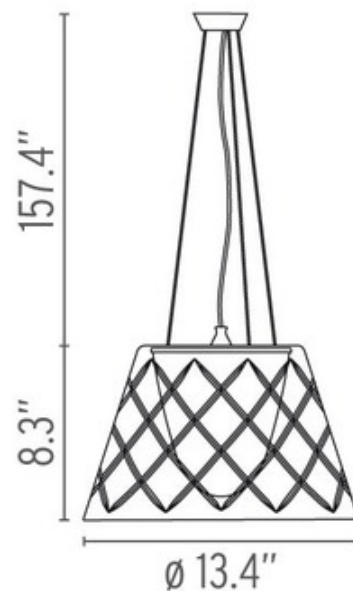

DESIGNER

Philippe Starck

BRAND

FLOS

DESCRIPTION

Romeo Louis II S1 Suspension features an inner acid polished transparent glass diffuser and an outer transparent glass shade. Features white ABS rose, galvanized internal steel ceiling fitting and steel support cables and transparent cord. Available in a 13.4 and 19.7 inch wide option. One 100 watt, 120 volt, T10 medium base halogen lamp not included. General light distribution. UL listed. Overall maximum height is 157.4 inches. 13.4 inch diameter x 8.3 inch height.

SHADE COLOR	Transparent
BODY FINISH	Steel
WATTAGE	100W
DIMMER	N/A
DIMENSIONS	13.4"W x 8.3"H
BULB NOT INCLUDED	
LAMP	1 x T10/Medium (E26)/100W/120V Halogen

SPEC # FLO61958

COMPANY

PROJECT

FIXTURE TYPE

APPROVED BY