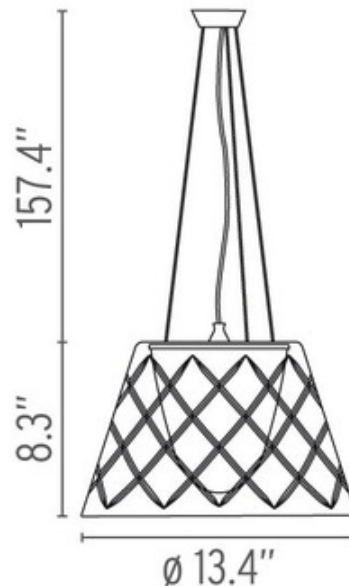

Romeo Louis II S1 Suspension

Designer: Philippe Starck

Description:

Romeo Louis II S1 Suspension features an inner acid polished transparent glass diffuser and an outer transparent glass shade. Features white ABS rose, galvanized internal steel ceiling fitting and steel support cables and transparent cord. Available in a 13.4 and 19.7 inch wide option. One 100 watt, 120 volt, T10 medium base halogen lamp not included. General light distribution. UL listed. Overall maximum height is 157.4 inches. 13.4 inch diameter x 8.3 inch height.

Shown in: Steel / Transparent

List Price: \$2207.15
Our Price: \$1313.25

Shade Color: Transparent
Body Finish: Steel
Lamp: 1 x T10/Medium (E26)/100W/120V Halogen
Wattage: 100W
Dimmer: N/A
Dimensions: 8.3"H x 13.4"W

Product Number: FLO61958			
Company:		Fixture Type:	Date: Mar 21, 2018
Project:		Approved By:	

#0604SU-ROMEOL2-014H1-TRST

Fax: (773) 883-6131

Phone: 866-954-4489

Address: 1718 W. Fullerton Ave. Chicago IL 60614