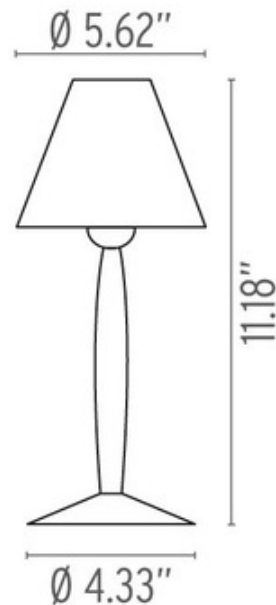

Miss Sissi Table Lamp

Designer: Philippe Starck

Description:

The Miss Sissi Table Lamp features a White finish. Features a polarized power cord with On/Off switch. One 40 watt, 120 volt, G16.5 Candelabra base incandescent bulb is included. UL listed. 5.62 inch diameter x 11.18 inch height.

Shown in: White

List Price: \$227.15
Our Price: \$160.00

Shade Color: N/A
Body Finish: White
Lamp: 1 x G16.5/Candelabra (E12)/40W/120V Incandescent
Wattage: 40W
Dimmer: Incandescent
Dimensions: 11.18"H x 5.62"W