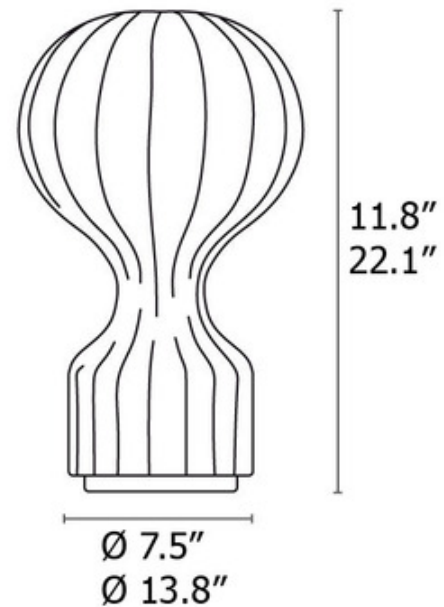

BRAND

FLOS

DESCRIPTION

Gatto Piccolo table lamp features a white powder coated internal steel structure sprayed with a unique cocoon resin to create the diffuser which is then protected by a transparent sprayed on finish. Features On/Off switch on power cord. General light distribution.

Shown in: White

SHADE COLOR	White
BODY FINISH	N/A
WATTAGE	60W
DIMMER	N/A
DIMENSIONS	13.77"W x 22.04"H
BULB INCLUDED	
LAMP	1 x A19/Medium (E26)/60W/120V Incandescent 1 x A19/Medium (E26)/120V LED

SPEC #

FLO61968