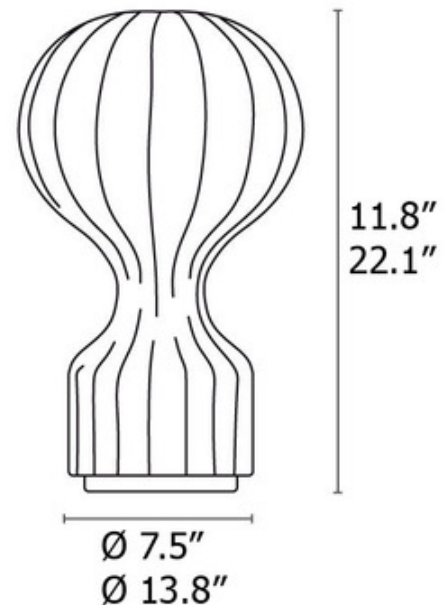

COMPANY

PROJECT

FIXTURE TYPE

APPROVED BY

DATE