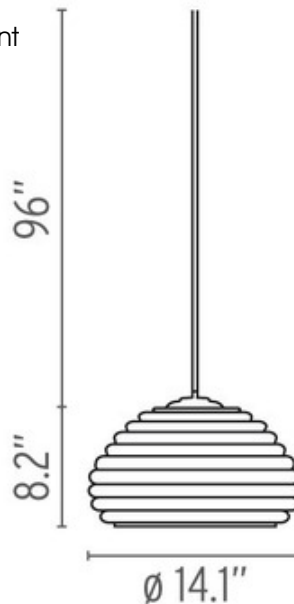

Splugen Brau Suspension

Designer: Achille and Pier Giacomo Castiglioni

Description:

Invoking the busy, bustling energy of a beehive, the Splugen Brau Suspension feels both charming and decidedly powerful. Polished and protected with transparent paint, the spun aluminum reflector provides clean, direct light. One 100 watt 120 volt half chrome medium base incandescent bulb is included. 14.1 inch width x 8.2 inch height x 96 inch length. UL listed.

Shown in: Polished Aluminum

List Price: \$921.43
Our Price: \$650.00

Shade Color: N/A
Body Finish: Polished Aluminum
Lamp: 1 x Half Chrome/Medium (E26)/100W/120V Incandescent
 1 x A21/Medium (E26)/120V LED
Wattage: 100W
Dimmer: Incandescent
Dimensions: 96"L x 8.2"H x 14.1"W