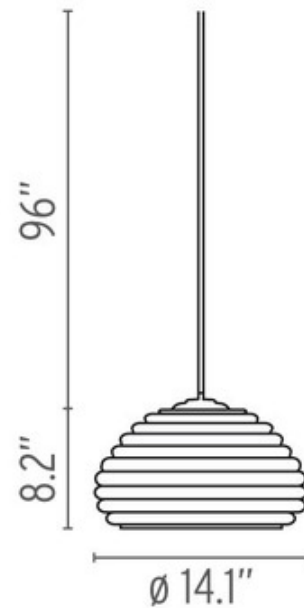

DESIGNER Achille and Pier Giacomo Castiglioni
BRAND FLOS

DESCRIPTION

Invoking the busy, bustling energy of a beehive, the Splugen Brau Suspension feels both charming and decidedly powerful. Polished and protected with transparent paint, the spun aluminum reflector provides clean, direct light. One 100 watt 120 volt half chrome medium base incandescent bulb is included. 14.1 inch width x 8.2 inch height x 96 inch length. UL listed.

Shown in: Polished Aluminum

SHADE COLOR	N/A
BODY FINISH	Polished Aluminum
WATTAGE	100W
DIMMER	Standard 120V
DIMENSIONS	96"L x 14.1"W x 8.2"H
BULB INCLUDED	
LAMP	1 x Mirrored/Medium (E26)/100W/120V Incandescent 1 x A21/Medium (E26)/120V LED
SPEC #	FLO61970