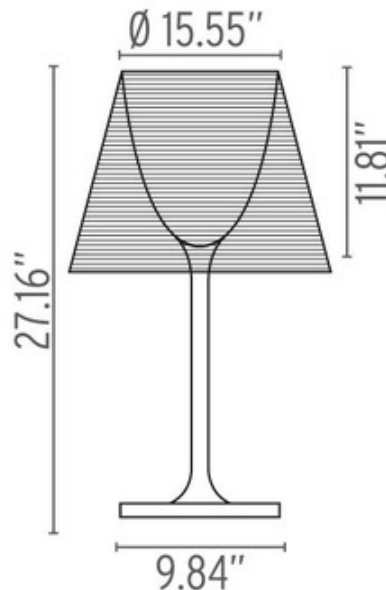

KTribe T2 Table Lamp

Designer: Philippe Starck

Description:

KTribe T2 table lamp features a chrome-plated Zamak alloy finish and an inner white diffuser. Shade available in plisse cloth and polymethyl-methacrylate aluminized bronze, fume, aluminized silver and transparent. Features electronic dimmer wired on cord for 0-100 percent light adjustment. One 150 watt, 120 volt, BT15 medium base incandescent lamp included. General light distribution. UL listed. 15.55 inch diameter x 27.16 inch height.

Shown in: Chrome / Transparent

List Price: \$1421.43
Our Price: \$1003.00

Shade Color: Transparent
Body Finish: Chrome
Lamp: 1 x BT15/Medium (E26)/150W/120V Halogen
Wattage: 150W
Dimmer: Dimmable
Dimensions: 27.16"H x 15.55"W

Product Number: FLO61980			
Company:		Fixture Type:	Date: Apr 25, 2018
Project:		Approved By:	

#0604TA-KTRIBET-016H1-TRCH

Phone: 866-954-4489 Fax: (773) 883-6131

Address: 1718 W. Fullerton Ave. Chicago IL 60614