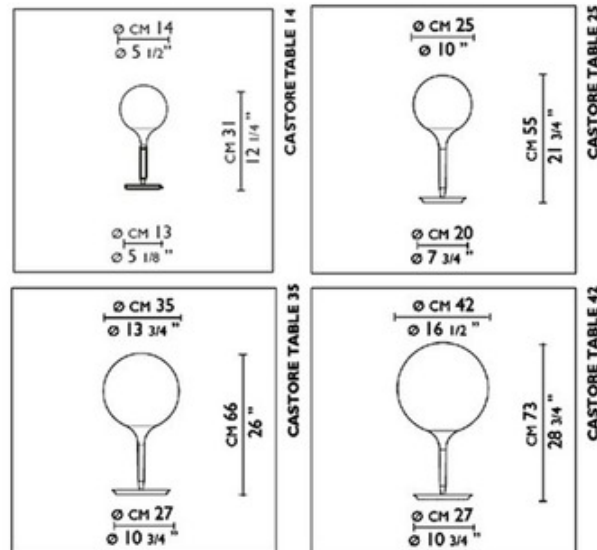

Castore Mini Table Lamp

Designer: Michele De Lucchi and H. Ubbens

Description:

Castore Mini Table Lamp features a White hand-blown glass diffuser with an etched outer finish. A steel tube stem covered by a translucent White polycarbonate tapered sleeve allows for partial soft diffusion of light from the diffuser. Base in die-cast metal alloy with white epoxy powder finish. Touch dimmer with chrome finish incorporated in base. One 40 watt 120 volt T4 G9 base halogen bulb is included. 5.5 inch width x 12.25 inch height. UL listed.

Shown in: White / White

List Price: \$412.50
Our Price: \$280.50

Shade Color: White
Body Finish: White
Lamp: 1 x T4/G9/40W/120V Halogen
Wattage: 40W
Dimmer: Included
Dimensions: 12.25"H x 5.5"W

Product Number: ART61988			
Company:		Fixture Type:	Date: Mar 22, 2018
Project:		Approved By:	