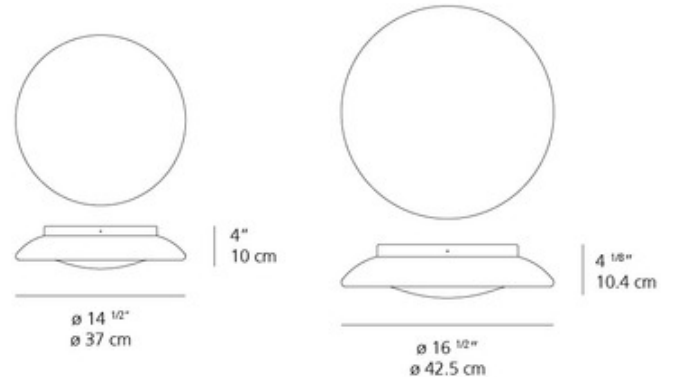

BRAND

Artemide

DESCRIPTION

The Lunex Wall / Ceiling Light features a hand-blown White Opaline glass diffuser with a White powder coated steel finish. Two sizes and two lamp options available.

Shown in: White / White

SHADE COLOR	White
BODY FINISH	White
WATTAGE	75W
DIMMER	Low Voltage Electronic
DIMENSIONS	14.5"W x 14.5"H x 4"D
BULB NOT INCLUDED	
LAMP	1 x A19/Medium (E26)/75W/120V Incandescent 1 x A19/Medium (E26)/120V LED