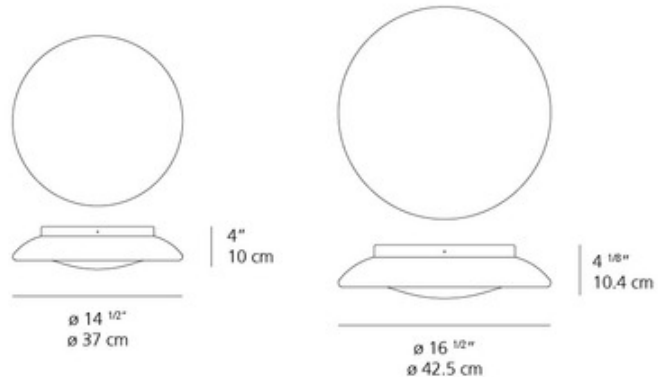

# Lunex Wall / Ceiling Light

**Description:**

The Lunex Wall / Ceiling Light features a hand-blown White Opaline glass diffuser with a White powder coated steel finish. Two sizes and two lamping options available. INC: One 60/75 watt max 120 volt medium base bulb is required, but not included. LED: Integrated 13 watt 120 volt LED module. Small: 14.5 inch diameter x 4 inch depth. ADA compliant. Large: 16.5 inch diameter x 4.13 inch depth. UL listed.

Shown in: White / White

List Price: \$256.25  
 Our Price: \$205.00

Shade Color: White  
 Body Finish: White  
 Lamp: 1 x A19/Medium (E26)/53W/120V Incandescent  
 1 x A19/Medium (E26)/120V LED  
 Wattage: 53W  
 Dimmer: Incandescent  
 Dimensions: 14.5"H x 14.5"W x 4"D