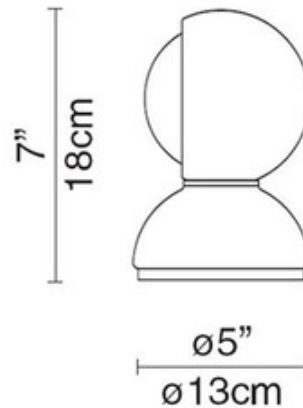

Eclisse Table Lamp

Designer: Vico Magistretti

Description:

An icon of Italian industrial design, the Eclisse Table Lamp can provide direct or diffused light. Inspired by a miner's lamp used by the hero Jean Valjean in Les Miserables, the lamp is composed of a fixed outer shell and a moveable inner shell. Manipulation of the inner sphere creates the effect of an eclipse allowing the user to add bright light or subtract for a diffuse glow. Eclisse can also be wall mounted. Painted metal body available in Polished White or Polished Orange with On/Off switch on cord. One 25 watt max 120 volt G16.5 candelabra base bulb is required, but not included. General light distribution. 5 inch diameter x 7 inch height.

Shown in: Polished White

List Price: \$243.75
Our Price: \$195.00

Shade Color: N/A
Body Finish: Polished White
Lamp: 1 x G16.5/Candelabra (E12)/25W/120V Incandescent
Wattage: 25W
Dimmer: Not Dimmable
Dimensions: 7"H x 5"W