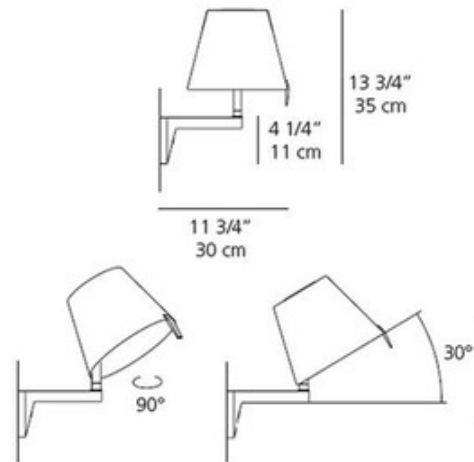

# Melampo Mini Wall Light

**Designer:** Adrien Gardere

**Description:**

The Melampo Mini Wall Light features a satin fabric shade with a painted aluminum stem. Available in Bronze with a Tan shade or Grey with a White shade. Adjustable diffuser tilts 30 degrees and rotates 90 degrees. One 60 watt, 120 volt, G16.5 candelabra base bulb is required, but not included. 9.1 inch width x 13.75 inch height x 11.75 inch depth. UL listed.

Shown in: Grey

**List Price:** \$400.00  
**Our Price:** \$320.00

**Shade Color:** N/A  
**Body Finish:** Grey  
**Lamp:** 1 x B10/Candelabra (E12)/60W/120V Incandescent  
 1 x B10/Candelabra (E12)/120V LED  
**Wattage:** 60W  
**Dimmer:** Incandescent  
**Dimensions:** 13.75"H x 9.06"W x 11.75"D