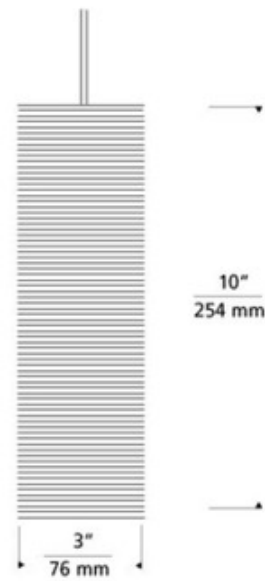

BRAND

Visual Comfort Modern

DESCRIPTION

Freejack Borrego Pendant features an outer glass cylinder meticulously etched and finished by hand that surrounds an inner blown white glass diffuser. Outer glass available in White, Amber or Smoke. Finish available in Antique Bronze, Satin Nickel or Chrome. Includes one 12 volt, 35 watt JC GY6.35 base halogen lamp, six feet of field adjustable suspension cable, and Freejack connector. ETL listed. 3 inch diameter x 10 inch height x 82 inch length. Canopy required for use as a monopoint, sold separately.

SHADE COLOR	White
BODY FINISH	Satin Nickel
WATTAGE	35W
DIMMER	Dimmable
DIMENSIONS	82"L x 3"W x 10"H
BULB INCLUDED	
LAMP	1 x JC/GY6.35 (bipin)/35W/12V Halogen

SPEC #

TLG62115

COMPANY

PROJECT

FIXTURE TYPE

APPROVED BY