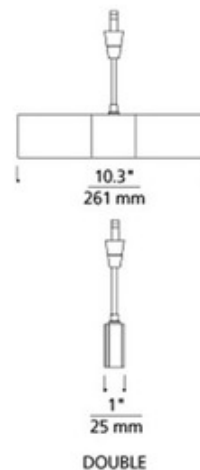

Freejack Ibiss Double Flood Edge Lit LED Head

Description:

Ibiss Freejack heads are beautiful in their minimalist simplicity and pivot vertically 330 degrees and rotate horizontally 360 degrees. Available in a Flood Edge Lit, Flood Solid and Wall Wash in single or double head versions. Constructed of die cast aluminum with finish available in Antique Bronze or Satin Nickel. Includes two 13.35 watt, 12 volt 2700K or 3000K color temperature LED modules, 80CRI, 1056 lumens. 50,000 hour average lamp life. Dimmable to 10 percent using a low voltage electronic or magnetic dimmer, depending on system transformer. ETL listed. 5 year warranty. 10.3 inch width x 1 inch depth x 3, 6, 12 or 18 inch stem length. As a general rule when using the IBISS head, it is not recommended using greater than 33 percent of the maximum wattage specified for the low voltage transformer due to the in-rush current requirements.

Shown in: Satin Nickel

List Price: \$537.50
 Our Price: \$430.00

Shade Color: N/A
 Body Finish: Satin Nickel
 Lamp: 2 x LED/13.35W/12V LED
 Wattage: 26.7W
 Dimmer: Dimmable
 Dimensions: 3"L x 10.3"W x 1"D

Technical Information

Luminous Flux: 1056 lumens
 Lumens/Watt: 79.10
 Lamp Color: 2700 K
 Color Rendering: 80 CRI
 Lamp Life: 50000 hours

Product Number: TLG62130			
Company:		Fixture Type:	Date: Apr 20, 2018
Project:		Approved By:	