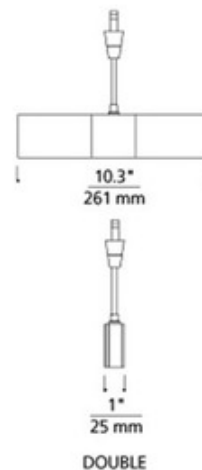

Freejack Ibiss Double Flood Edge Lit LED Head

Description:

Ibiss Freejack heads are beautiful in their minimalist simplicity and pivot vertically 330 degrees and rotate horizontally 360 degrees. Available in a Flood Edge Lit, Flood Solid and Wall Wash in single or double head versions. Constructed of die cast aluminum with finish available in Antique Bronze or Satin Nickel. Includes two 13.35 watt, 12 volt 2700K or 3000K color temperature LED modules, 80CRI, 1056 lumens. 50,000 hour average lamp life. Dimmable to 10 percent using a low voltage electronic or magnetic dimmer, depending on system transformer. ETL listed. 5 year warranty. 10.3 inch width x 1 inch depth x 3, 6, 12 or 18 inch stem length. As a general rule when using the IBISS head, it is not recommended using greater than 33 percent of the maximum wattage specified for the low voltage transformer due to the in-rush current requirements.

Shown in: Satin Nickel

List Price: \$537.50
 Our Price: \$387.00

Shade Color: N/A
 Body Finish: Satin Nickel
 Lamp: 2 x LED/13.35W/12V LED
 Wattage: 26.7W
 Dimmer: Dimmable
 Dimensions: 3"L x 10.3"W x 1"D

Technical Information

Luminous Flux: 1056 lumens
 Lumens/Watt: 79.10
 Lamp Color: 3000 K
 Color Rendering: 80 CRI
 Lamp Life: 50000 hours

Product Number: TLG62138			
Company:		Fixture Type:	Date: Mar 18, 2018
Project:		Approved By:	