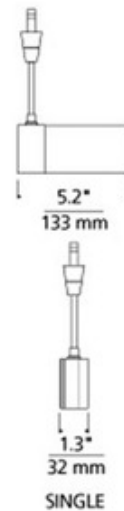

Freejack Ibiss Single Flood Edge Lit 2700K LED Head

Description:

Ibiss Freejack heads are beautiful in their minimalist simplicity and pivot vertically 330 degrees and rotate horizontally 360 degrees. Available in a Flood Edge Lit, Flood Solid and Wall Wash in single or double head versions. Constructed of die cast aluminum with finish available in Antique Bronze or Satin Nickel. Includes one 15 watt, 12 volt 2700K or 3000K color temperature LED modules, 80CRI, 617 lumens. 50,000 hour average lamp life. Dimmable to 10 percent using a low voltage electronic or magnetic dimmer, depending on system transformer. ETL listed. 5 year warranty. 5.2 inch width x 1.3 inch depth x 3, 6, 12 or 18 inch stem length. As a general rule when using the IBISS head, it is not recommended using greater than 33 percent of the maximum wattage specified for the low voltage transformer due to the in-rush current requirements.

Shown in: Satin Nickel

List Price: \$375.00
Our Price: \$270.00

Shade Color: N/A
Body Finish: Satin Nickel
Lamp: 1 x LED/15W/12V LED
Wattage: 15W
Dimmer: Dimmable
Dimensions: 3"L x 5.2"W x 1.3"D

Technical Information

Luminous Flux: 617 lumens
Lumens/Watt: 41.13
Lamp Color: 2700 K
Color Rendering: 80 CRI
Lamp Life: 50000 hours

Product Number: TLG62146			
Company:		Fixture Type:	Date: Mar 19, 2018
Project:		Approved By:	