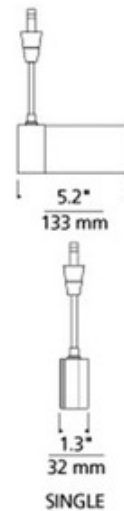

Freejack Ibiss Single Flood Edge Lit 3000K LED Head

Description:

Ibiss Freejack heads are beautiful in their minimalist simplicity and pivot vertically 330 degrees and rotate horizontally 360 degrees. Available in a Flood Edge Lit, Flood Solid and Wall Wash in single or double head versions. Constructed of die cast aluminum with finish available in Antique Bronze or Satin Nickel. Includes one 15 watt, 12 volt 2700K or 3000K color temperature LED modules, 80CRI, 617 lumens. 50,000 hour average lamp life. Dimmable to 10 percent using a low voltage electronic or magnetic dimmer, depending on system transformer. ETL listed. 5 year warranty. 5.2 inch width x 1.3 inch depth x 3, 6, 12 or 18 inch stem length. As a general rule when using the IBISS head, it is not recommended using greater than 33 percent of the maximum wattage specified for the low voltage transformer due to the in-rush current requirements.

Shown in: Satin Nickel

List Price: \$375.00
Our Price: \$300.00

Shade Color: N/A
Body Finish: Satin Nickel
Lamp: 1 x LED/15W/12V LED
Wattage: 15W
Dimmer: Dimmable
Dimensions: 3"L x 5.2"W x 1.3"D

Technical Information

Luminous Flux: 617 lumens
Lumens/Watt: 41.13
Lamp Color: 3000 K
Color Rendering: 80 CRI
Lamp Life: 50000 hours

Product Number: TLG62154			
Company:		Fixture Type:	Date: Apr 22, 2018
Project:		Approved By:	