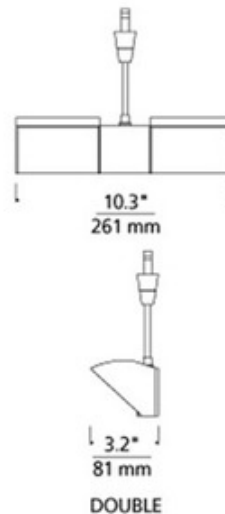

Freejack Ibiss Double Wall Wash LED Head

Description:

Ibiss Freejack heads are beautiful in their minimalist simplicity and pivot vertically 330 degrees and rotate horizontally 360 degrees. Available in a Flood Edge Lit, Flood Solid and Wall Wash in single or double head versions. Constructed of die cast aluminum with finish available in Antique Bronze or Satin Nickel. Includes two 13.35 watt, 12 volt 2700K or 3000K color temperature LED modules, 80CRI, 1056 lumens. 50,000 hour average lamp life. Dimmable to 10 percent using a low voltage electronic or magnetic dimmer, depending on system transformer. ETL listed. 5 year warranty. 10.3 inch width x 3.2 inch depth x 3, 6, 12 or 18 inch stem length. As a general rule when using the IBISS head, it is not recommended using greater than 33 percent of the maximum wattage specified for the low voltage transformer due to the in-rush current requirements.

Shown in: Satin Nickel

List Price: \$643.75
 Our Price: \$463.50

Shade Color: N/A
 Body Finish: Satin Nickel
 Lamp: 2 x LED/13.35W/12V LED
 Wattage: 26.7W
 Dimmer: Dimmable
 Dimensions: 3"L x 10.3"W x 3.2"D

Technical Information

Luminous Flux: 1200 lumens
 Lumens/Watt: 89.89
 Lamp Color: 2700 K
 Color Rendering: 80 CRI
 Lamp Life: 50000 hours

Product Number: TLG62194			
Company:		Fixture Type:	Date: Mar 20, 2018
Project:		Approved By:	