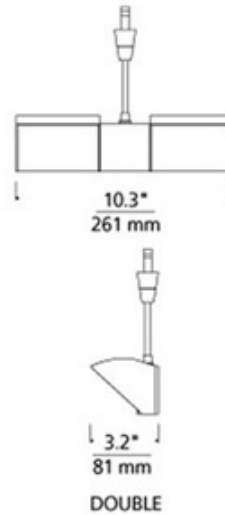

Freejack Ibiss Double Wall Wash LED Head

Description:

Ibiss Freejack heads are beautiful in their minimalist simplicity and pivot vertically 330 degrees and rotate horizontally 360 degrees. Available in a Flood Edge Lit, Flood Solid and Wall Wash in single or double head versions. Constructed of die cast aluminum with finish available in Antique Bronze or Satin Nickel. Includes two 13.35 watt, 12 volt 2700K or 3000K color temperature LED modules, 80CRI, 1056 lumens. 50,000 hour average lamp life. Dimmable to 10 percent using a low voltage electronic or magnetic dimmer, depending on system transformer. ETL listed. 5 year warranty. 10.3 inch width x 3.2 inch depth x 3, 6, 12 or 18 inch stem length. As a general rule when using the IBISS head, it is not recommended using greater than 33 percent of the maximum wattage specified for the low voltage transformer due to the in-rush current requirements.

Shown in: Satin Nickel

List Price: \$643.75
 Our Price: \$515.00

Shade Color: N/A
 Body Finish: Satin Nickel
 Lamp: 2 x LED/13.35W/12V LED
 Wattage: 26.7W
 Dimmer: Dimmable
 Dimensions: 3"L x 10.3"W x 3.2"D

Technical Information

Luminous Flux: 1056 lumens
 Lumens/Watt: 79.10
 Lamp Color: 3000 K
 Color Rendering: 80 CRI
 Lamp Life: 50000 hours

Product Number: TLG62202			
Company:		Fixture Type:	Date: Apr 20, 2018
Project:		Approved By:	