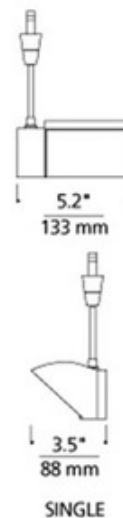

**BRAND** Visual Comfort Modern

**DESCRIPTION**

Ibiss Freejack heads are beautiful in their minimalist simplicity and pivot vertically 330 degrees and rotate horizontally 360 degrees. Compatible for use with 1-circuit Monorail track system, Wall Monorail or Freejack canopy. Available in a Flood Edge Lit, Flood Solid and Wall Wash in single or double head versions with four stem lengths. Constructed of die cast aluminum with finish. Includes one 15 watt, 12 volt 2700K or 3000K color temperature LED module. As a general rule when using the IBISS head, it is not recommended using greater than 33 percent of the maximum wattage specified for the low voltage transformer due to the in-rush current requirements. Freejack canopy required if used as a monopoint, sold separately. LED canopy compatible with both halogen and LED lamp options. Dimmer type dependent on system transformer (low voltage magnetic or electronic).

<b>SHADE COLOR</b>	N/A
<b>BODY FINISH</b>	Satin Nickel
<b>WATTAGE</b>	15W
<b>DIMMER</b>	Dimmable
<b>DIMENSIONS</b>	3"L x 5.2"W x 3.5"D
<b>INTEGRATED LED MODULE</b>	
<b>LAMP</b>	1 x LED/15W/12V LED

*Technical Information*

<b>LUMINOUS FLUX</b>	600 lumens
<b>LUMENS/WATT</b>	40.00
<b>LAMP COLOR</b>	2700K
<b>COLOR RENDERING</b>	80 CRI

**SPEC #** TLG62210

COMPANY	PROJECT	FIXTURE TYPE	APPROVED BY	DATE