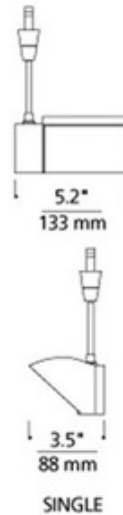

# Freejack Ibiss Single Wall Wash 2700K LED Head

**Description:**

Ibiss Freejack heads are beautiful in their minimalist simplicity and pivot vertically 330 degrees and rotate horizontally 360 degrees. Available in a Flood Edge Lit, Flood Solid and Wall Wash in single or double head versions. Constructed of die cast aluminum with finish available in Antique Bronze or Satin Nickel. Includes one 15 watt, 12 volt 2700K or 3000K color temperature LED modules, 80CRI, 617 lumens. 50,000 hour average lamp life. Dimmable to 10 percent using a low voltage electronic or magnetic dimmer, depending on system transformer. ETL listed. 5 year warranty. 5.2 inch width x 3.5 inch depth x 3, 6, 12 or 18 inch stem length. As a general rule when using the IBISS head, it is not recommended using greater than 33 percent of the maximum wattage specified for the low voltage transformer due to the in-rush current requirements.

Shown in: Satin Nickel

**List Price:** \$437.50  
**Our Price:** \$350.00

**Shade Color:** N/A  
**Body Finish:** Satin Nickel  
**Lamp:** 1 x LED/15W/12V LED  
**Wattage:** 15W  
**Dimmer:** Dimmable  
**Dimensions:** 3"L x 5.2"W x 3.5"D

**Technical Information**

**Luminous Flux:** 600 lumens  
**Lumens/Watt:** 40.00  
**Lamp Color:** 2700 K  
**Color Rendering:** 80 CRI  
**Lamp Life:** 50000 hours

Product Number: <b>TLG62210</b>			
Company:		Fixture Type:	Date: Apr 22, 2018
Project:		Approved By:	